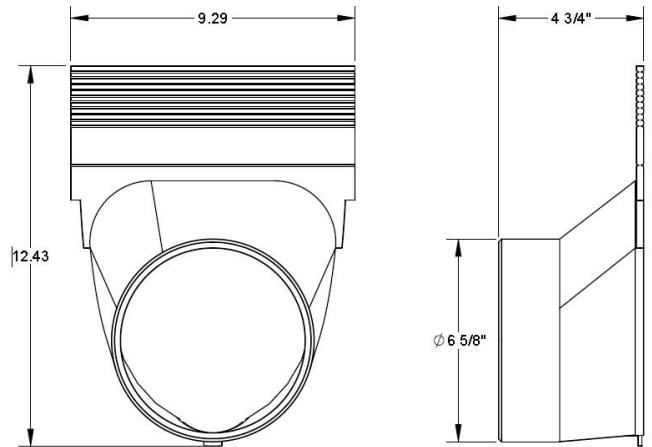

<p><b>Number</b> <b>200-EC / 200-OE6 / 200-OB6</b></p>	<p><b>Series</b> <b>CPS200</b> End Cap Set Pro Plus 200</p>
--	---

**200-EC Solid End Cap**

**200-OE6 Outlet End Cap**

**200-OB6 Bottom Outlet**

<p><b>Manufacturer</b></p> 	<p><b>Specification</b></p> <p>JOSAM END CAP SET FOR PRO-PLUS 200C 8" INTERNAL WIDTH TRENCH CHANNELS. MADE WITH PVC MATERIAL AND DESIGNED TO FIT SECURELY IN 200C CHANNELS AND OTHER 200C ACCESSORIES, SUPPLIED BY TRENCH DRAIN SUPPLY.</p>
--	---