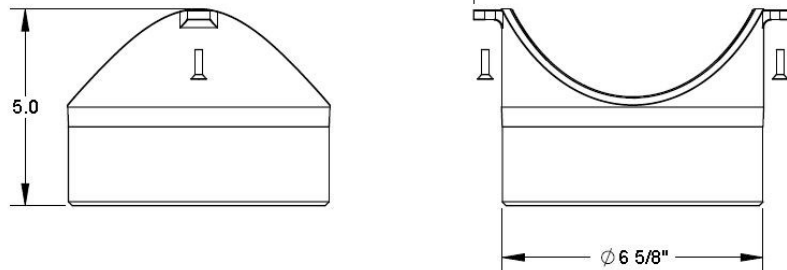

<p><b>Number</b> <b>200-EC / 200-OE6 / 200-OB6</b></p>	<p><b>Series</b> <b>CPS200</b> End Cap Set Pro Plus 200</p>
--	---

**200-EC Solid End Cap**

**200-OE6 Outlet End Cap**

**200-OB6 Bottom Outlet**

<p><b>Manufacturer</b></p> 	<p><b>Specification</b></p> <p>JOSAM END CAP SET FOR PRO-PLUS 200C 8" INTERNAL WIDTH TRENCH CHANNELS. MADE WITH PVC MATERIAL AND DESIGNED TO FIT SECURELY IN 200C CHANNELS AND OTHER 200C ACCESSORIES, SUPPLIED BY TRENCH DRAIN SUPPLY.</p>
--	---