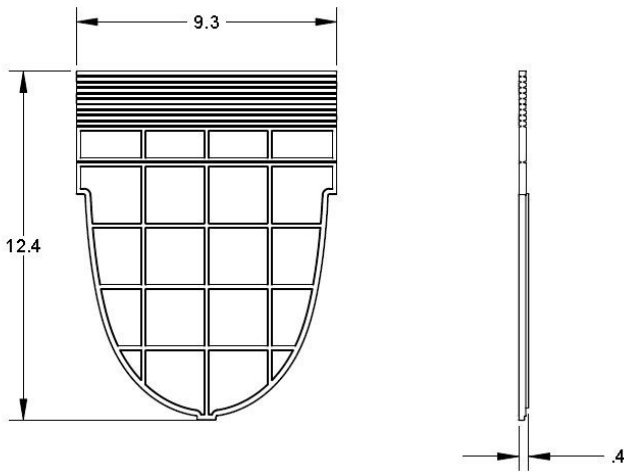

<p><b>Number</b> <b>200-EC / 200-OE6 / 200-OB6</b></p>	<p><b>Series</b> <b>CPS200</b> End Cap Set Pro Plus 200</p>
--	---

**200-EC Solid End Cap**

**200-OE6 Outlet End Cap**

**200-OB6 Bottom Outlet**

<p><b>Manufacturer</b></p> 	<p><b>Specification</b></p> <p>JOSAM END CAP SET FOR PRO-PLUS 200C 8" INTERNAL WIDTH TRENCH CHANNELS. MADE WITH PVC MATERIAL AND DESIGNED TO FIT SECURELY IN 200C CHANNELS AND OTHER 200C ACCESSORIES, SUPPLIED BY TRENCH DRAIN SUPPLY.</p>
--	---